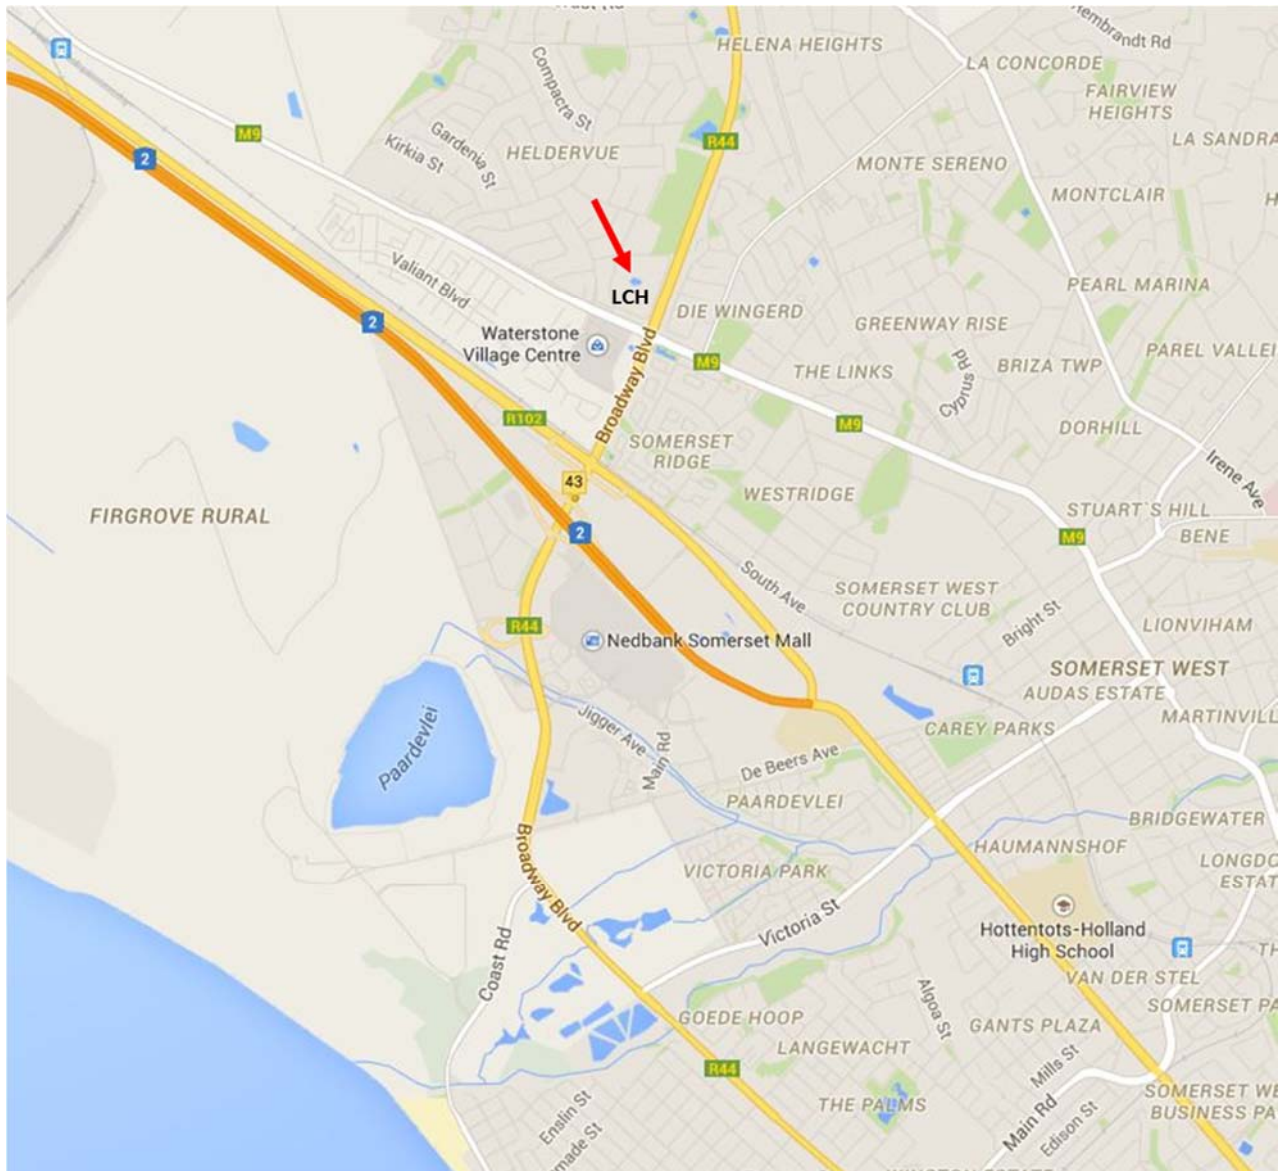

LOCATION: THE LORD CHARLES HOTEL

Area: Somerset West
Corner Main Road (M9) and Broadway Boulevard (R44), Somerset West, 7130
Cape Town - South Africa
+27 21 855 1040

GPS coordinates
Latitude: -34.066419
Longitude: 18.824505